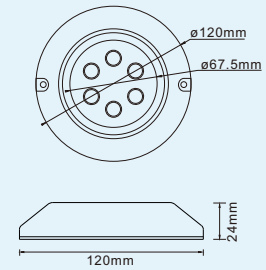

Product Size

Specification

Model No.:	RS-BL18W316X(88148)
Front cover & Housing:	Stainless steel 316L
Dimensions:	D120*H24mm
Tempered Glass:	5mm thickness
LED chip:	CREE
LED Q'ty:	6pcs 3W LED
Cable gland:	/
Driver:	No CC driver inside
Lens:	Clear, Bead, Frosted
Beam Angle Options:	10° 30°
Power Cable:	2*1.0mm ² VDE rubber cable
Protection Class:	IP68
Environment:	Pool, Boat
Mounting Hardware:	Pool wall mounting
Net Weight:	1.35kgs with 1m cable
Lifetime:	>50000H

Order information

Item code	Color	Light source(w)	Line Way	Input Voltage (v)	Operating current (mA)	Consumption (w)	Luminous (lm)
88148.063.01	2700-3000K	6*3	V+/V-	DC24	750	18	840
88148.063.02	4000-4500K	6*3	V+/V-	DC24	750	18	888
88148.063.03	5000-5500K	6*3	V+/V-	DC24	750	18	930
88148.063.04	6000-6500K	6*3	V+/V-	DC24	750	18	930
88148.063.05	Red	6*3	V+/V-	DC24	750	18	210
88148.063.06	Green	6*3	V+/V-	DC24	750	18	540
88148.063.07	Blue	6*3	V+/V-	DC24	750	18	240
88148.063.08	Yellow	6*3	V+/V-	DC24	750	18	570